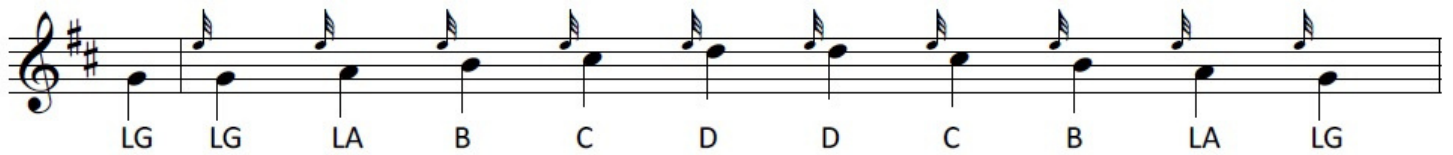

Bytesize Bagpipes

Lesson 8 - The E Gracenote

Challenge 1: The E Gracenote Scale

Challenge 2: G-D-E Gracenote combination

Challenge 3: The Metronome Challenge

This is the Metronome app we recommend downloading and the tempo you should set it to to practice your GDE combinations.