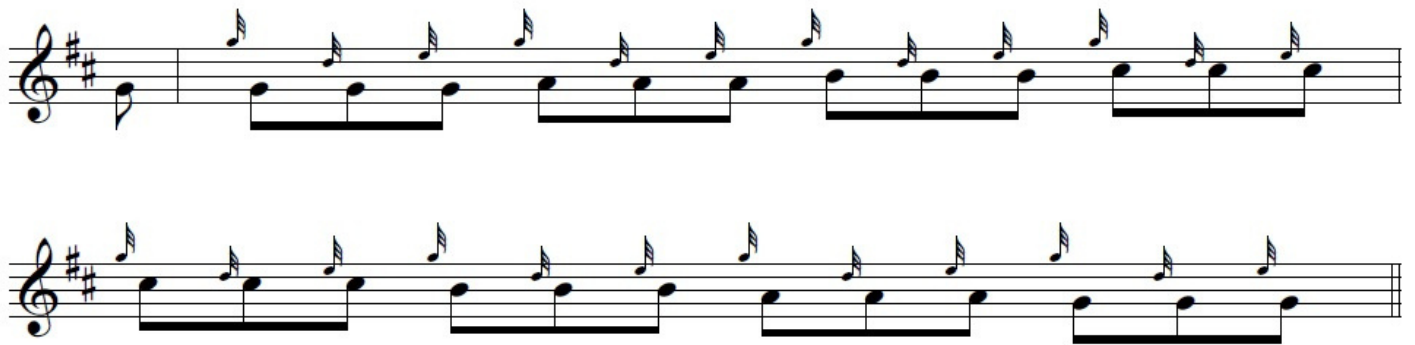

Bytesize Bagpipes

Lesson 8 - The E Gracenote

Challenge 1: The E Gracenote Scale

Challenge 2: G-D-E Gracenote combination

Challenge 3: The Metronome Challenge

This is the Metronome app we recommend downloading and the tempo you should set it to to practice your GDE combinations.